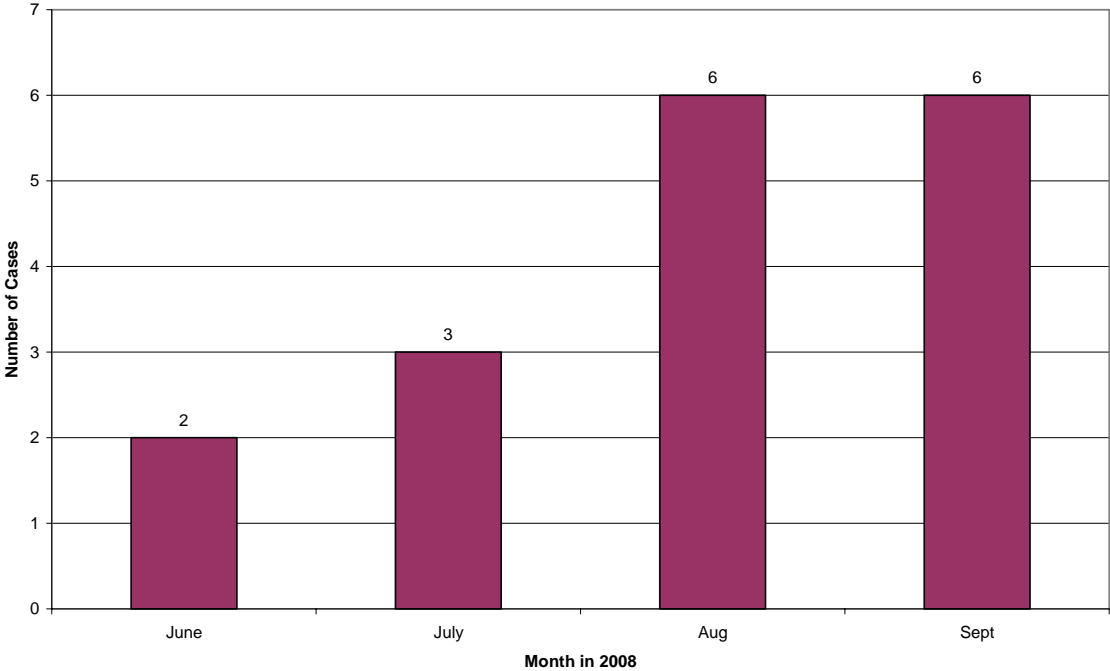

# 2008 Stanislaus County West Nile Virus

Number of West Nile Virus Human Cases by Month of Onset, 2008

There were 17 human West Nile Virus cases in Stanislaus County in 2008.

West Nile Virus Disease Outcome, 2008